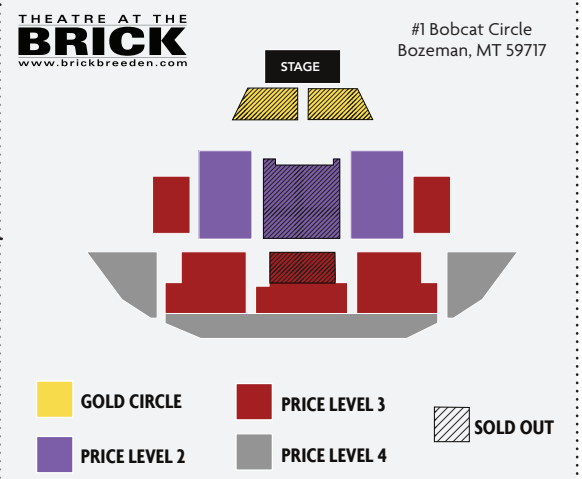

Email Address: _____

Step 2: Series options

PLATINUM SERIES

CIRQUE MUSICA WONDERLAND • THE WIZARD OF OZ • KINKY BOOTS
HARRY POTTER™ IN CONCERT • CELTIC WOMAN

\$300	\$270	\$245
NUMBER OF SEATS	TICKET PRICE	SERIES TOTAL
<input type="text"/>	X <input type="text"/>	= <input type="text"/>

GOLD SERIES

CIRQUE MUSICA WONDERLAND • THE WIZARD OF OZ • KINKY BOOTS
HARRY POTTER™ IN CONCERT

\$240	\$215	\$195
NUMBER OF SEATS	TICKET PRICE	SERIES TOTAL
<input type="text"/>	X <input type="text"/>	= <input type="text"/>

ADD VIP CLUB MEMBERSHIP TO YOUR SERIES

* VIP CLUB MEMBERSHIP includes admittance for two to the VIP room and one parking pass to each show in the series.

QUANTITY	PRICE	VIP TOTAL
<input type="text"/>	X <input type="text"/>	= <input type="text"/>