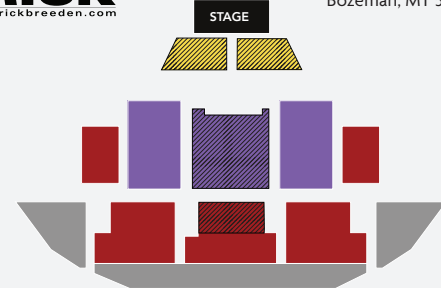

Step 2: Series options

PLATINUM SERIES

CIRQUE MUSICA WONDERLAND • THE WIZARD OF OZ • KINKY BOOTS
HARRY POTTER™ IN CONCERT • CELTIC WOMAN

\$300	\$270	\$245
NUMBER OF SEATS	TICKET PRICE	SERIES TOTAL
<input type="text"/>	X <input type="text"/>	= <input type="text"/>

GOLD SERIES

CIRQUE MUSICA WONDERLAND • THE WIZARD OF OZ • KINKY BOOTS
HARRY POTTER™ IN CONCERT

\$240	\$215	\$195
NUMBER OF SEATS	TICKET PRICE	SERIES TOTAL
<input type="text"/>	X <input type="text"/>	= <input type="text"/>

THEATRE AT THE BRICK
www.brickbreeden.com

#1 Bobcat Circle
Bozeman, MT 59717

	GOLD CIRCLE		PRICE LEVEL 3		SOLD OUT
	PRICE LEVEL 2		PRICE LEVEL 4		

ADD VIP CLUB MEMBERSHIP TO YOUR SERIES

* VIP CLUB MEMBERSHIP includes admittance for two to the VIP room and one parking pass to each show in the series.