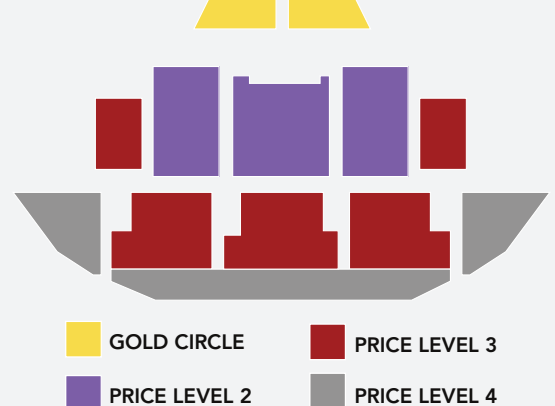

Step 1: Provide your contact information

Office Use Only: Date Received _____ Order # _____

Name: _____

Address: _____

City, State, Zip: _____

Phone Number: _____

Email Address: _____

Step 2: Series options

NOVEMBER 14, 2017

NOVEMBER 22, 2017

DECEMBER 10, 2017

JANUARY 10, 2018

FEBRUARY 13, 2018

☐ **PLATINUM SERIES**

RODGERS & HAMMERSTEIN'S CINDERELLA • MANNHEIM STEAMROLLER
JERSEY BOYS • RENT • DIRTY DANCING – THE CLASSIC STORY ON STAGE

GOLD CIRCLE $320

$295

$270

$245

NUMBER OF SEATS

TICKET PRICE

SERIES TOTAL

X =

☐ **GOLD SERIES**

RODGERS & HAMMERSTEIN'S CINDERELLA • JERSEY BOYS
RENT • DIRTY DANCING – THE CLASSIC STORY ON STAGE

GOLD CIRCLE $250

$230

$210

$190

NUMBER OF SEATS

TICKET PRICE

SERIES TOTAL

X =

☐ **ADD VIP CLUB MEMBERSHIP TO YOUR SERIES**

* VIP CLUB MEMBERSHIP includes admittance for two to the
VIP room and one parking pass to each show in the series.

QUANTITY

PRICE

VIP TOTAL

X $140 =

SERIES TOTAL

VIP TOTAL

HANDLING FEE

TOTAL CHARGE

+ + $12.00 =

THEATRE AT THE BRICK
www.brickbreeden.com

STAGE

#1 Bobcat Circle
Bozeman, MT 59717

Step 3: Payment options

Office Use Only: Charge _____ Check # _____

☐ **Check made payable to: MONTANA STATE UNIVERSITY**

☐ **Yes, call me: phone number**

Due to PCI rules, we cannot accept credit card numbers via mail. If you would like to be called for your payment information, please check the above box and include a phone number you can be reached between 9am-5pm, Monday – Friday and a ticket office representative will call you for payment.

Charge will appear as MSU-TicketsWest on your monthly statement.

Step 4: Place your order

Mail: Bobcat Ticket Office
#1 Bobcat Circle
Bozeman, MT 59717

Call: (406) 994.2287
Live Operators Available:
9am - 5pm MDT Monday - Friday

Online: BroadwayInBozeman.com

Thank you for your order!

- All shows are at the Theatre at the Brick.
- All season ticket sales are final and non-refundable.
- Titles, dates, and times are subject to change.
- Subscribers will receive their season tickets prior to the first performance.